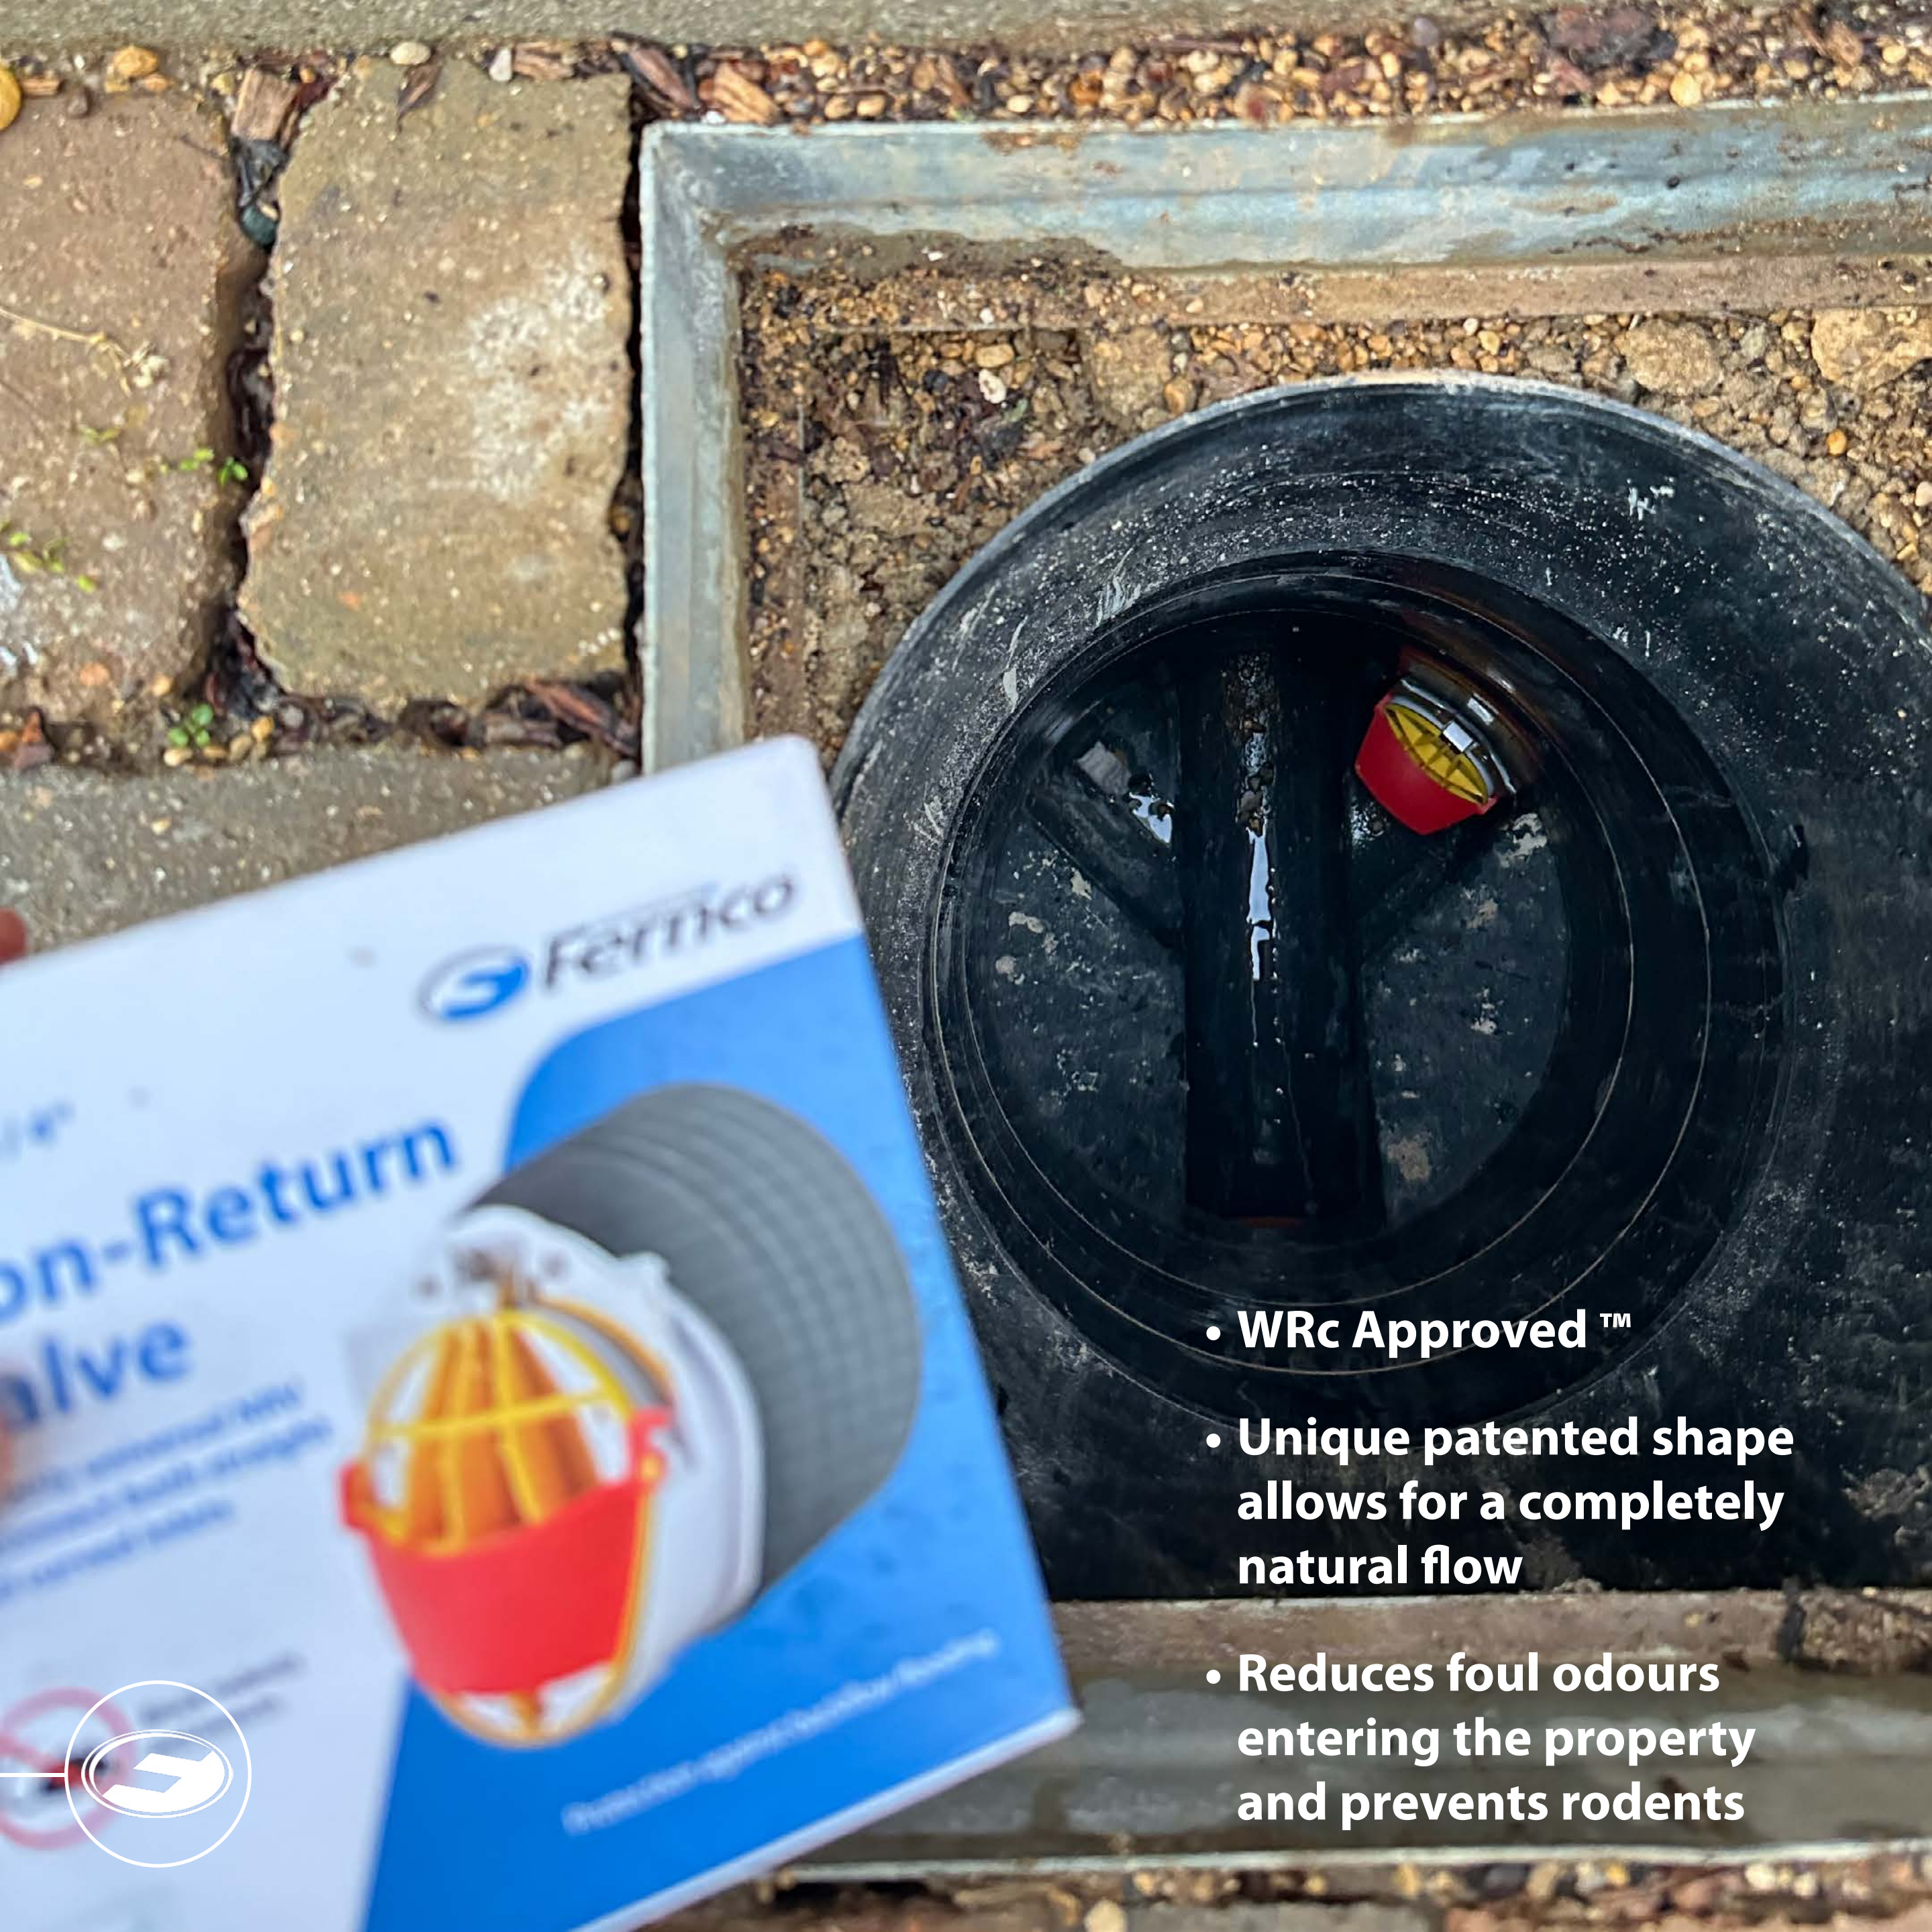

NRV BENEFITS

FERNCO'S NON-RETURN VALVES ALLOW SEWER OR SURFACE WATER MATERIALS TO FREELY FLOW IN THE DIRECTION OF THE SYSTEMS MAINS BUT BLOCK BACKFLOW OF THOSE MATERIALS IN THE OPPOSITE DIRECTION.

**QUICK TO INSTALL
LESS THAN 30 SECONDS**

**PUSHFIT INSTALLATION
NO TOOLS ARE REQUIRED**

**EFFECTIVE PROTECTION AGAINST
BACKFLOW FLOODING AND RODENTS**

**UNIVERSAL FIT INTO MANHOLES AND
INSPECTION CHAMBER INLETS
4" & 6" PLASTIC AND CLAY**

Ferrico

Non-Return
Valve

- **WRc Approved™**
- **Unique patented shape allows for a completely natural flow**
- **Reduces foul odours entering the property and prevents rodents**