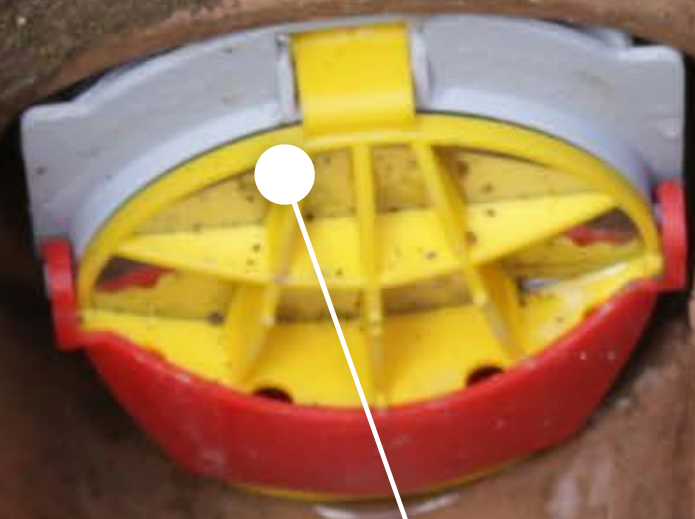

NRV BENEFITS

FERNCO'S NON-RETURN VALVES ALLOW SEWER OR SURFACE WATER MATERIALS TO FREELY FLOW IN THE DIRECTION OF THE SYSTEMS MAINS BUT BLOCK BACKFLOW OF THOSE MATERIALS IN THE OPPOSITE DIRECTION.

**QUICK TO INSTALL
LESS THAN 30 SECONDS**

**PUSHFIT INSTALLATION
NO TOOLS ARE REQUIRED**

**EFFECTIVE PROTECTION AGAINST
BACKFLOW FLOODING AND RODENTS**

**UNIVERSAL FIT INTO MANHOLES AND
INSPECTION CHAMBER INLETS
4" & 6" PLASTIC AND CLAY**

Ferrico

Non-Return
Valve

- **WRc Approved™**
- **Unique patented shape allows for a completely natural flow**
- **Reduces foul odours entering the property and prevents rodents**